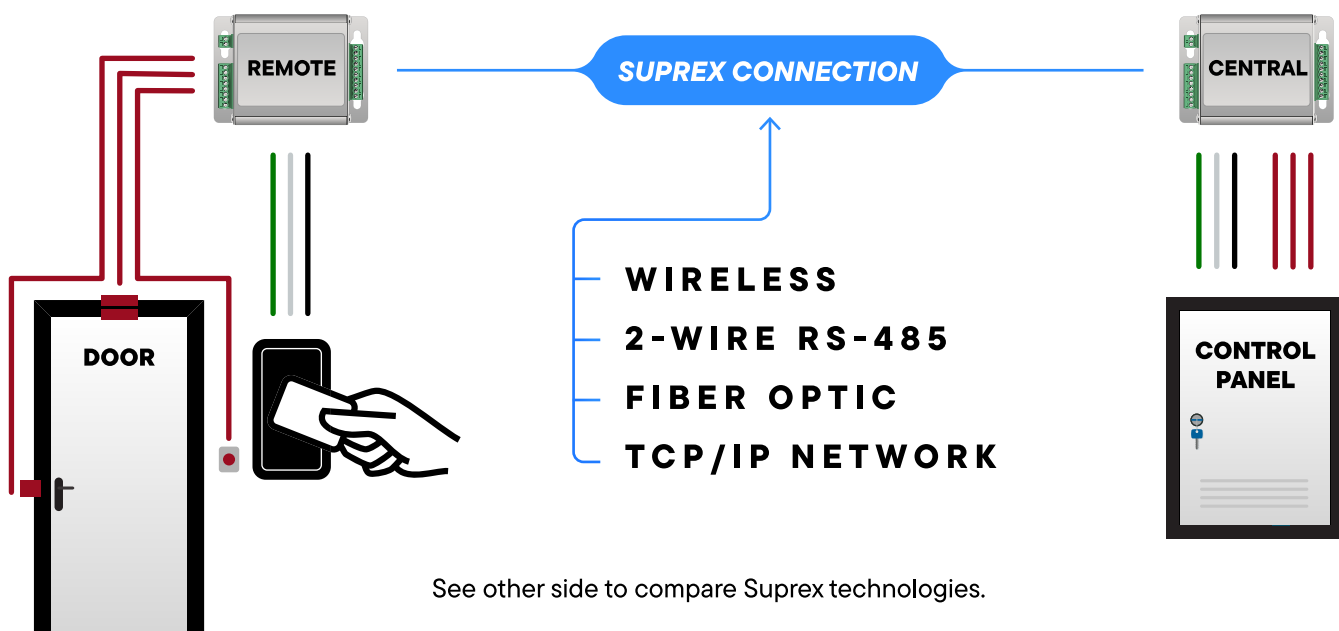

Suprex® Wiegand Extenders connect readers over longer distances

- **Extend distance** between reader and panel (typically 2 miles)
- **Ready to use:** Wireless units are paired at factory and support pairing in field
- **Connect reader and door I/O** (Door sensor, strike, REX, etc.)
- **Compatible with standard Wiegand** readers and panels, and any Wiegand credential format
- **Supervise** reader-panel connection

U.S. TECH SUPPORT

A Suprex is pair of remote and central units

(includes both units)

See other side to compare Suprex technologies.

Which Suprex Extender KEEPS YOUR PROJECT ON TRACK?

PROBLEM

Obstacles prevent pulling cable for Wiegand readers (e.g., parking lots, roads, airports)

Central and remote units are paired at the factory and ready for use.

Includes pair of units (Central & Remote) in outdoor enclosures.

Ethernet Suprex models connect a reader and panel over an IP network.

Includes pair of units (Central & Remote)

Fiber Optic Suprex models extend reader-panel distance, suitable for dark fiber installations or overcoming lightning, extreme conditions, or corrosive environments.